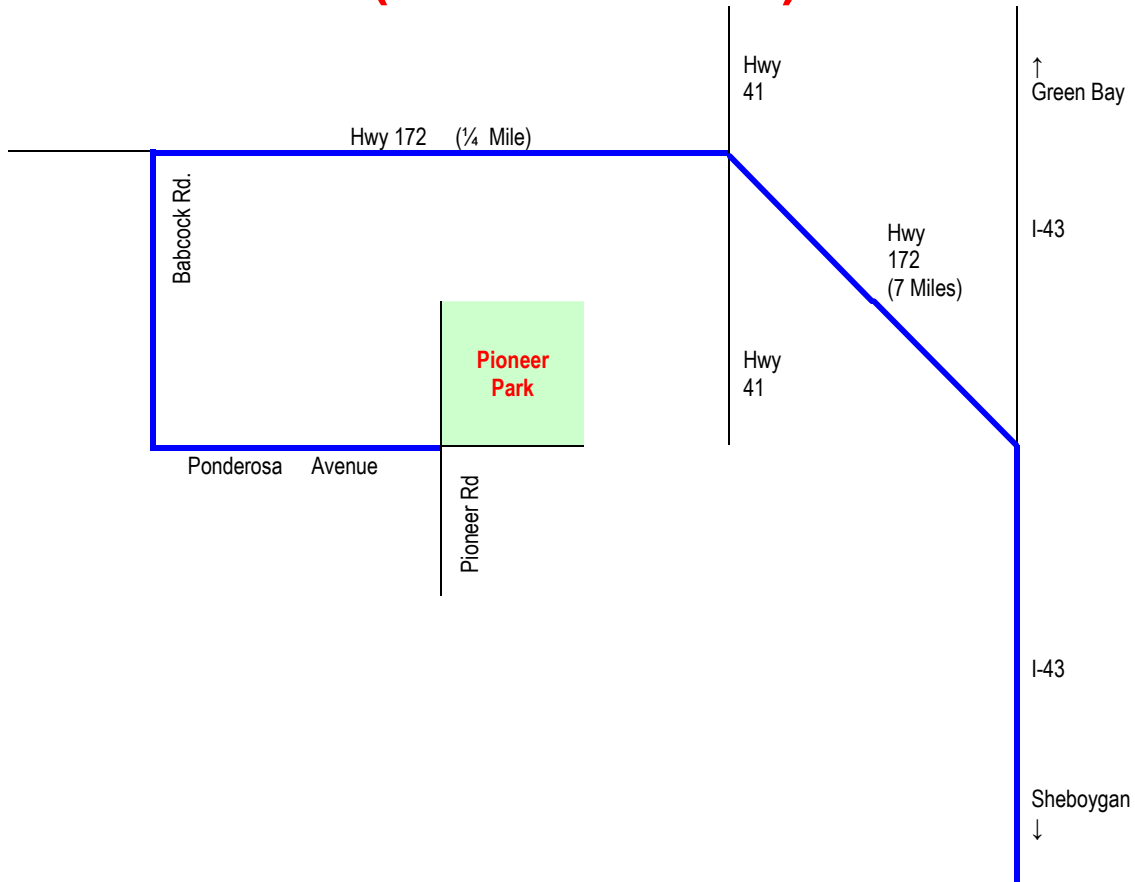

Directions to:

Ashwaubenon (Pioneer Park)

From Sheboygan:

- Take I-43 North to Hwy 172 Exit (towards A. Straubel Airport).
- Stay on 172 West (Approx. 7 Miles). You'll pass Hwy 41.
- Right after you pass Hwy 41, turn left (South) on Babcock Rd.
- South on Babcock 3 blocks and turn left (East) on Ponderosa Ave.
- Within 2 blocks you'll see Pioneer Park on the left.
- The diamonds are behind Pioneer School

Address for mapping: 1360 Ponderosa Ave. - Green Bay, WI