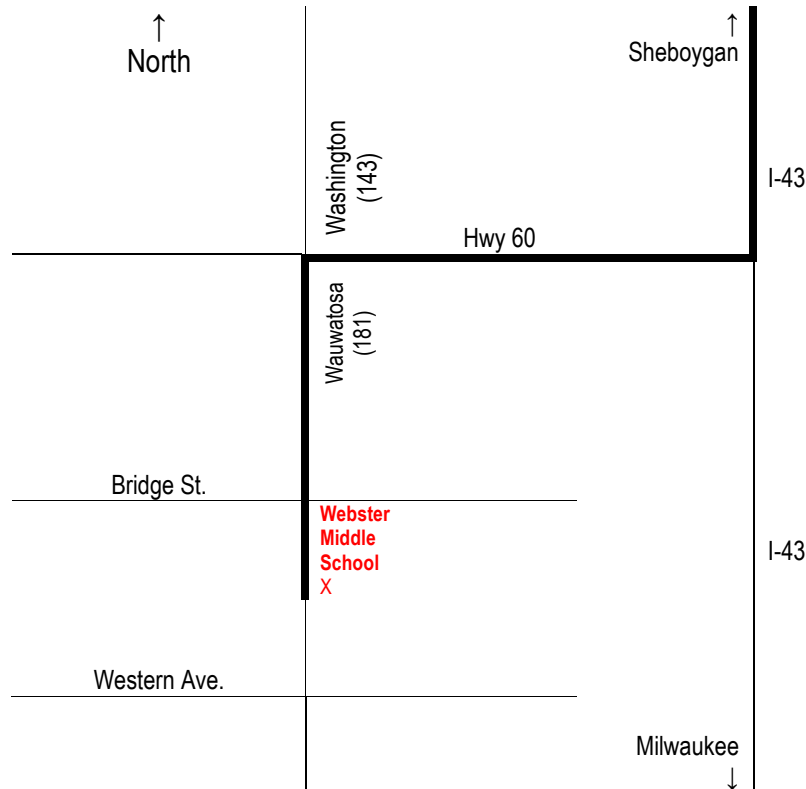

Directions to:

CEDARBURG

From Sheboygan:

- Take I-43 South to Grafton (Hwy 60)
- Exit Hwy 60 West
- Take 60 West to Washington Ave. (Also 143)
- Left on Washington
- Take an immediate RIGHT on Wauwatosa Rd. (Also 181)
- Follow Wauwatosa South about 2 miles.
- Webster Middle School is on the left (East) side of Wauwatosa
- Take the service road behind the school and the diamonds are located behind the soccer fields.

Address for mapping: W75 N624 Wauwatosa Rd. – Cedarburg, WI 53012