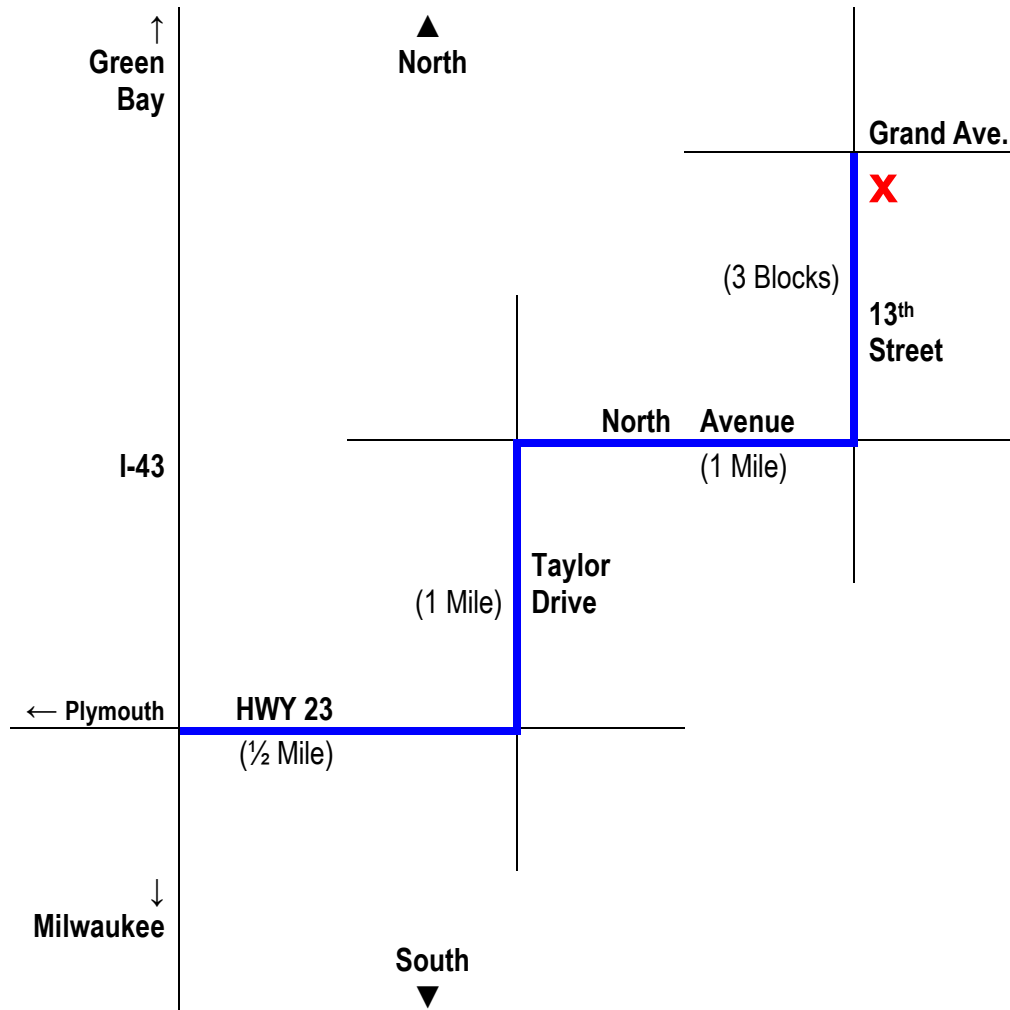

## Directions to Sheboygan North High School (Home of the Sheboygan Strikers)

- From I-43, take Hwy 23 East 1/2 Mile to the Taylor Drive exit. (Memorial Mall on the right)
- Take a left (North) on Taylor Drive. Continue approx. 1 Mile to North Avenue.
- Take a right (East) on North Avenue. Continue approx. 1 Mile to 13<sup>th</sup> Street.
- Take a left (North) on 13<sup>th</sup> Street. Continue 3 Blocks.
- You will see the ball diamond on the right side (Corner of 13<sup>th</sup> & Grand Avenue)