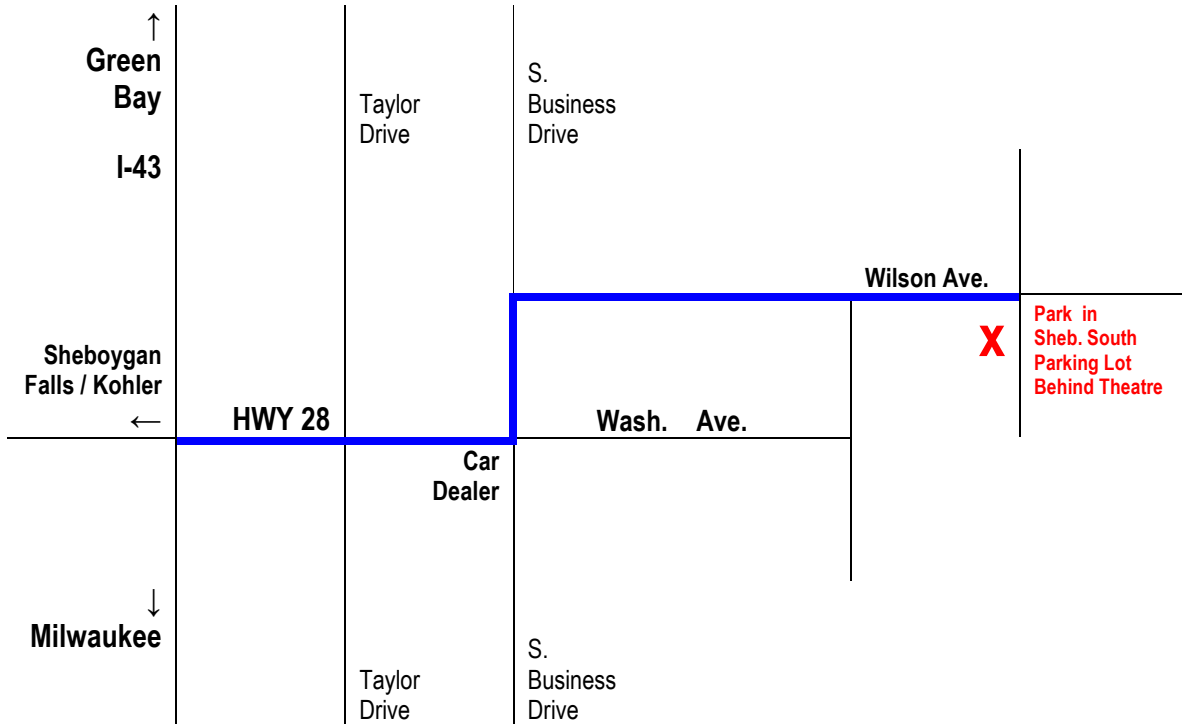

## Directions to **Sheboygan South High School**

- From I-43, take Hwy 28 East 1 Mile to S. Business Drive. (Car Dealership on Corner)
- Turn left (North) at Stoplight (S. Business Drive)
- Turn right (East) at next Stoplight (Wilson Avenue)
- Take Wilson Ave. east approx. 12 blocks (S. 12<sup>th</sup> Street)
- Turn right (South) at stoplight (S. 12<sup>th</sup> Street)
- Take S.12<sup>th</sup> St. approx. 100 ft. and turn right (West) just before the South H.S. Theatre. This will take you to the parking lot next to the softball diamond.

### See details below