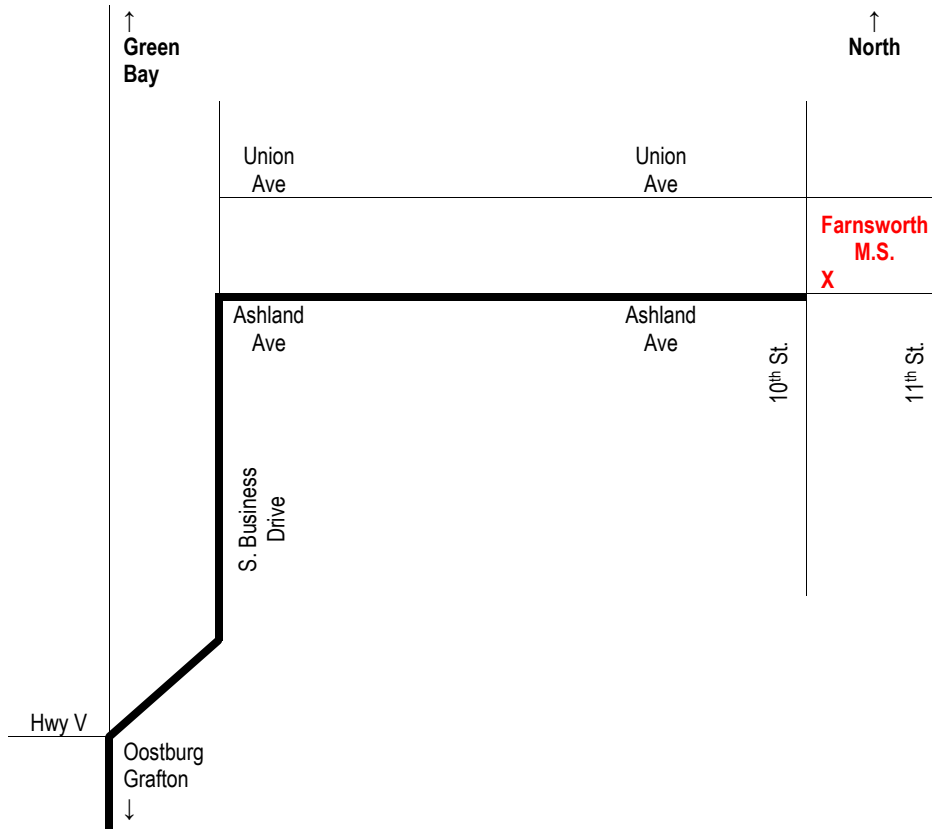

Directions to:

## **Farnsworth Middle School**

### From Sheboygan:

- Take I-43 North (From Grafton, Oostburg)
- Exit Hwy V-S. Business Drive East (Right).
- S.Business Dr will curve left and take you north.
- Stay on S. Business Drive for about 3.5 miles.
- You will pass Piggly Wiggly, K-Mart and Lakeshore Lanes.
- Take a right (East) on Ashland Ave.
- Stay on Ashland Ave. for approx 9 blocks.
- You will see the ball diamond on the left. (After 10<sup>th</sup> Street)
- Bring lawn chairs, as there is very little bleacher space.

Address for mapping: 1017 Union Avenue – Sheboygan, WI 53081