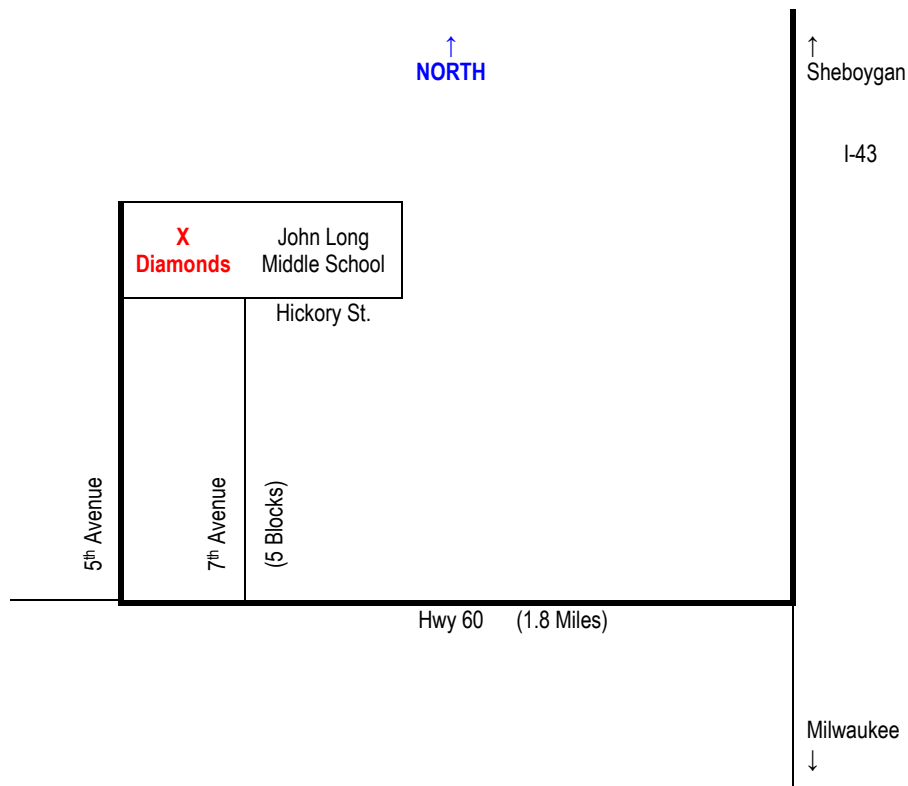

Directions to:

Grafton

From Sheboygan:

- Take I-43 South to the Hwy 60 (Grafton) Exit.
- Exit Hwy 60 West (Right).
- Take Hwy 60 through Grafton approx. 2 Miles.
- Take a right (North) on 7th Avenue.
- Take 5th Avenue approx 6 blocks.
- The diamonds will be on the right (East) behind the school.
- Bring lawn chairs, as there is very little bleacher space.

Address for mapping: 700 Hickory Street - Grafton, WI 53024