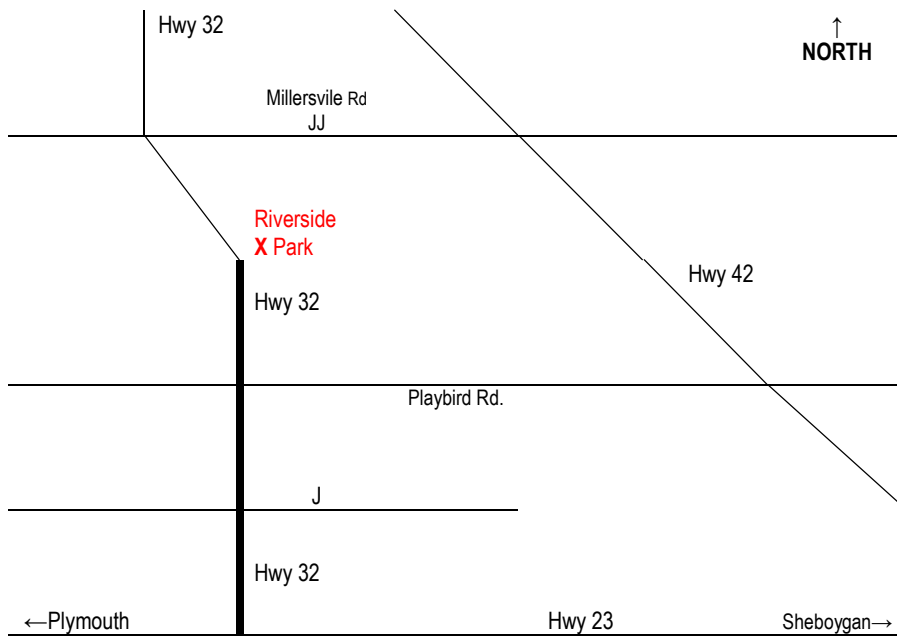

Directions to:

HOWARDS GROVE

From Sheboygan:

- Take I-23 West to Hwy 32 Exit
- Exit Hwy 32 North towards Howards Grove
- Stay on Hwy 32 North for approx. 4 Miles
- Riverside Park is on the right side (East).
- If you've reached Millersville Ave (Hwy JJ), you've gone too far.

Address for mapping: 1535 S. Wisconsin Dr – Howards Grove, WI 53083