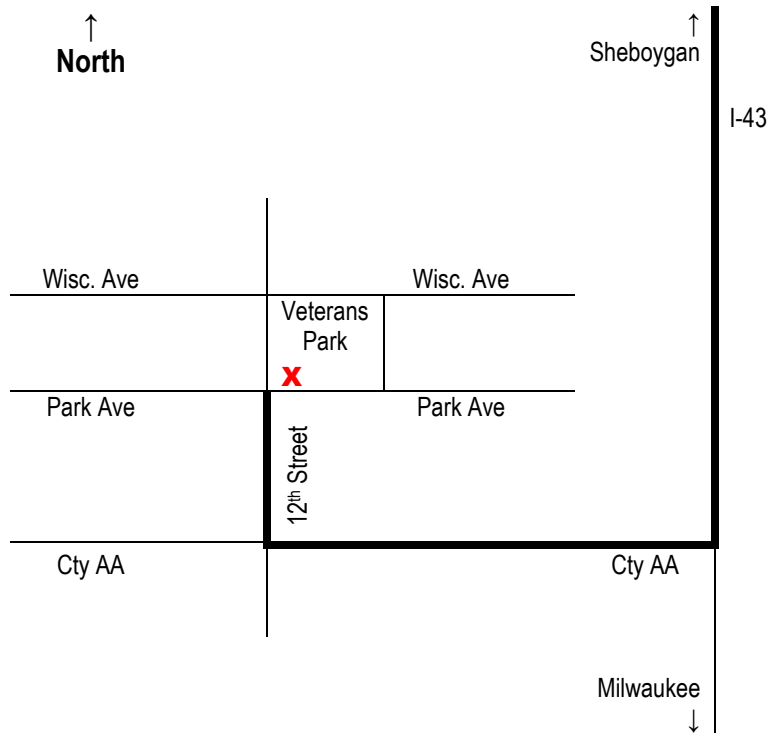

Directions to:

OOSTBURG

From Sheboygan:

- Take I-43 South to Oostburg
- Exit "AA" West
- Take "AA" West approx. ½ Mile to 12th Street
- Right (North) on 12th Street 1 Block
- Veterans Park will be on the right hand side

Address for mapping: 204 N. 12th Street – Oostburg, WI 53070