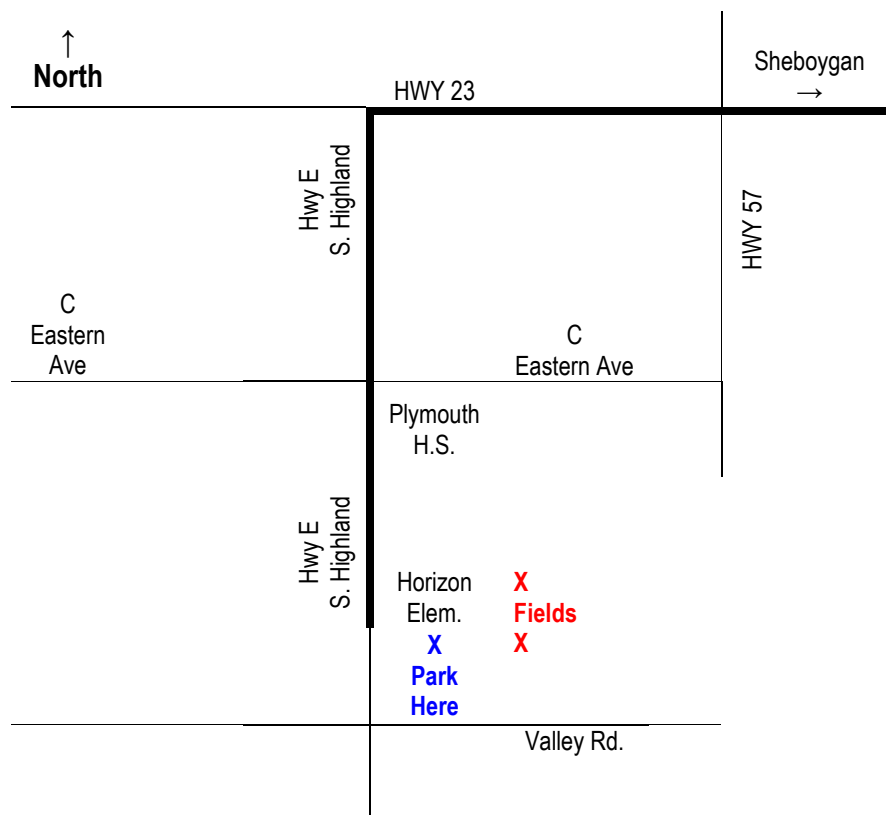

Directions to:

PLYMOUTH

From Sheboygan:

- Take I-23 West to Hwy E (Highland Ave)
- Take a Left (South) on Hwy E.
- Take E (Highland Ave) South past C and Plymouth H.S.
- Park on the Southeast side of the Horizon Elem. School.
- You can also go left (East) on Valley Rd into the parking lot.
- Diamonds are down at the bottom of the hill.

Address for mapping: 411 South Highland Avenue – Plymouth, WI 53073