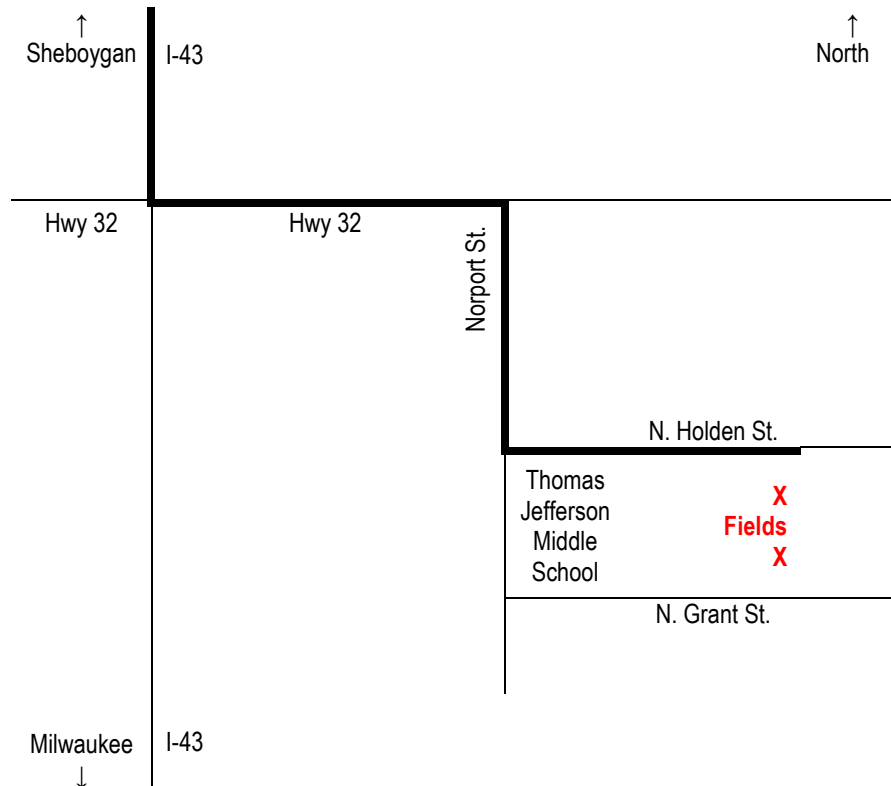

Directions to:

PORT WASHINGTON

From Sheboygan:

- Take I-43 South to the Port Washington / Hwy 32 Exit
- Exit 32 South (Left)
- Take 32 Approx. ½ a mile to Northport Dr.
- Right (West) on Northport Dr.
- Take Northport to Holden St.
- Left (South) on Holden St. to ball diamonds on the right.
- The diamonds are between Holden and Grant.

Address for mapping: 1403 N. Holden Street – Port Washington, WI 53074