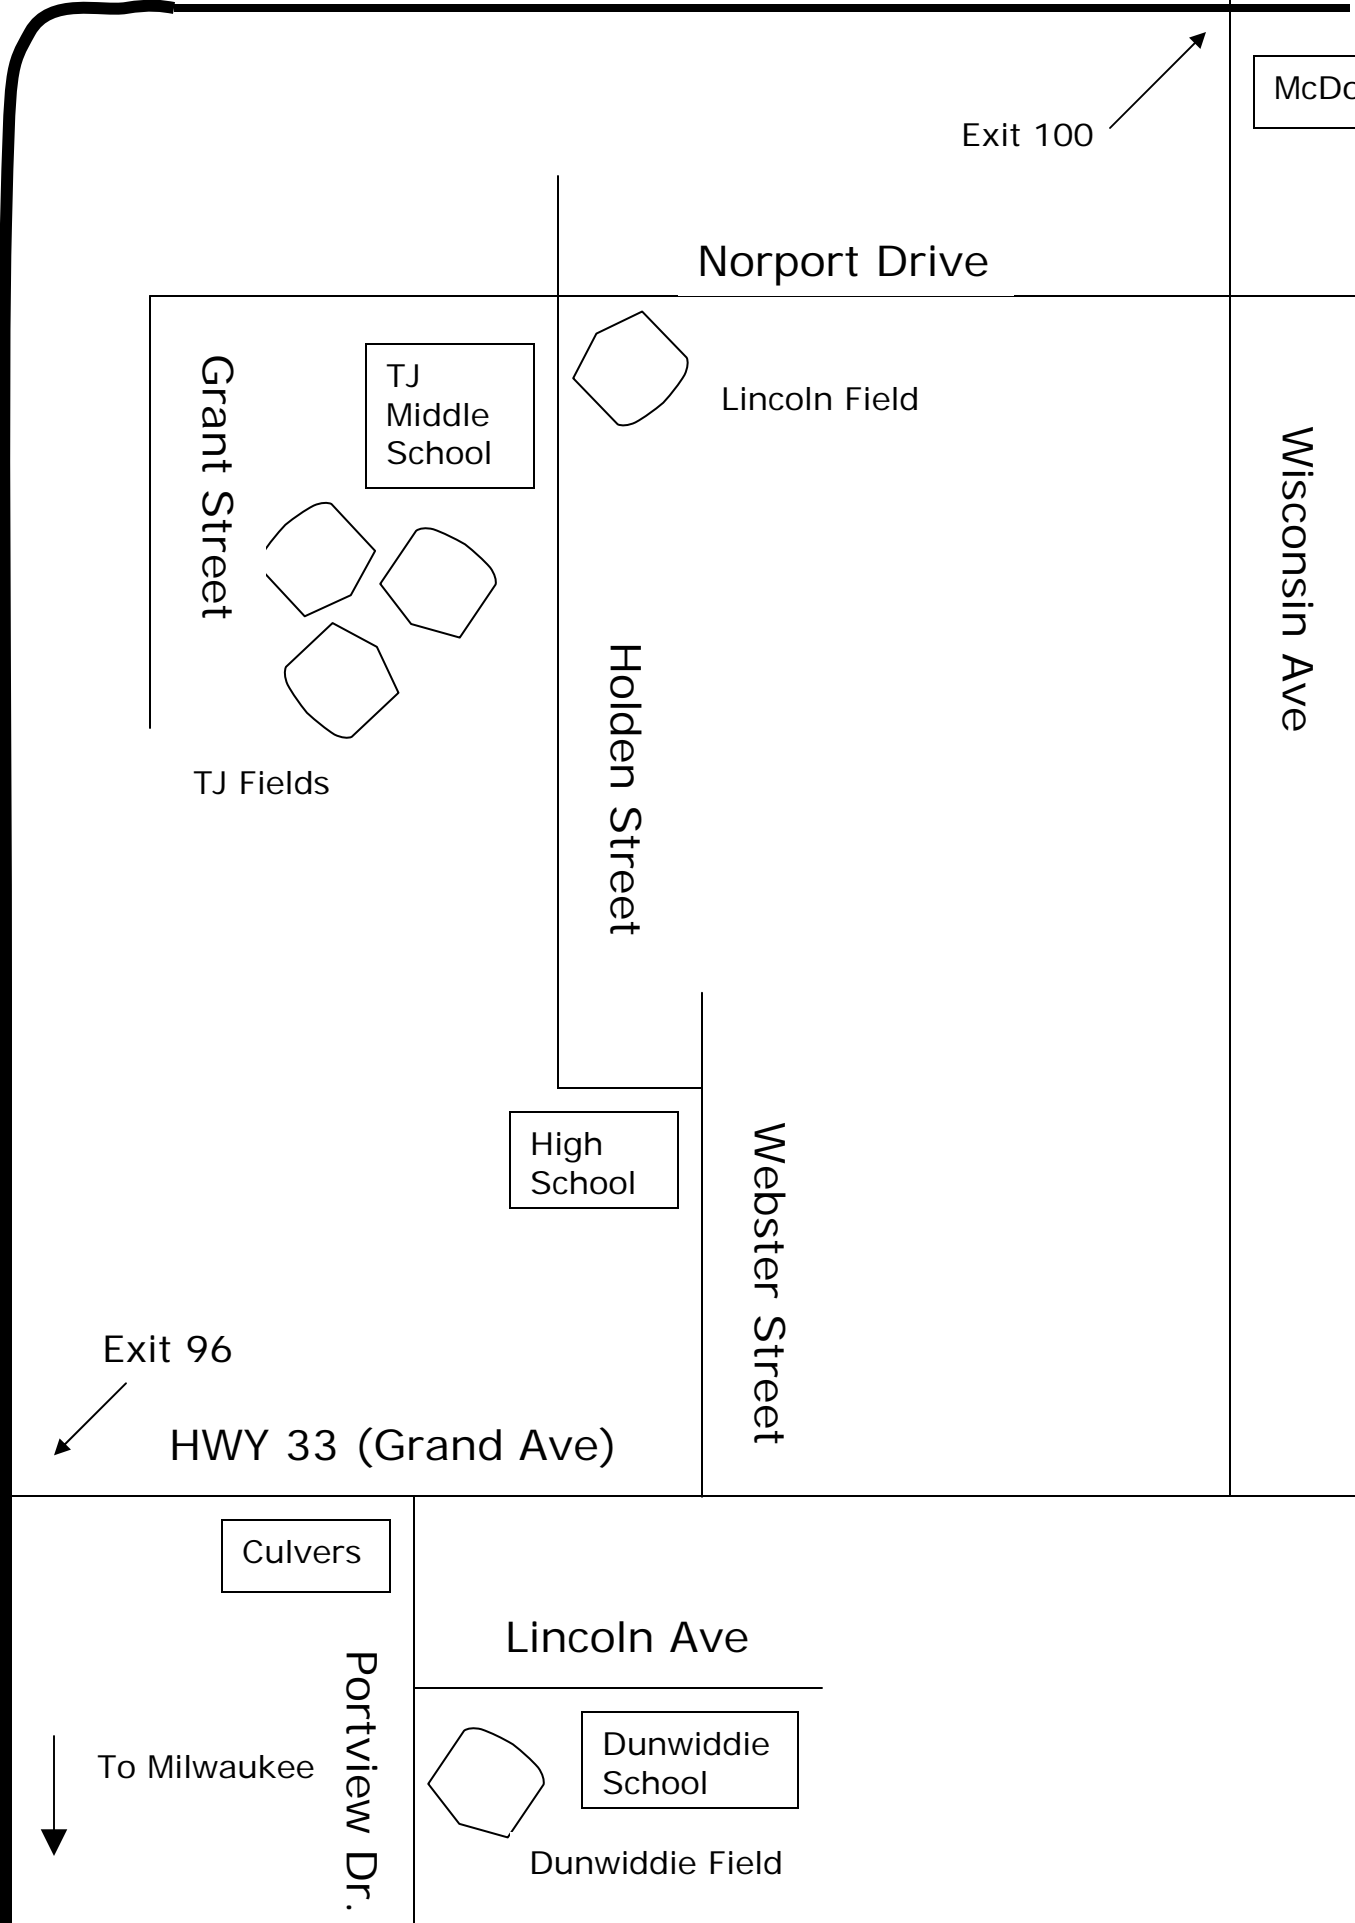

Interstate 43

McDonalds

Exit 100

Norport Drive

TJ Middle School

Lincoln Field

Grant Street

TJ Fields

Holden Street

Wisconsin Ave

High School

Webster Street

Exit 96

HWY 33 (Grand Ave)

Culvers

Lincoln Ave

To Milwaukee

Portview Dr.

Dunwiddie School

Dunwiddie Field