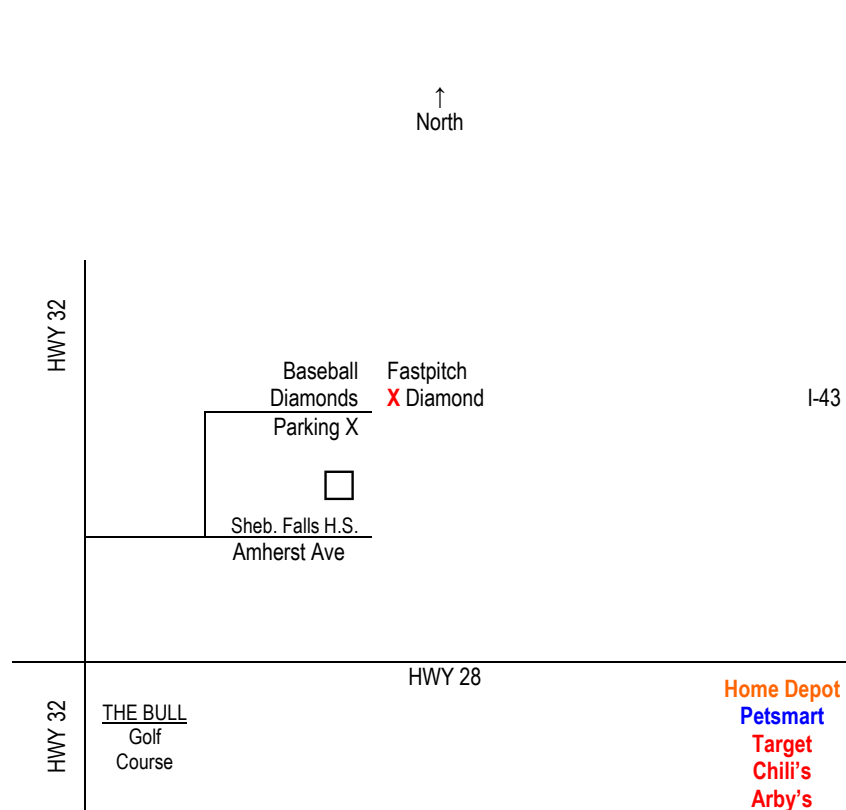

Directions to:

Sheboygan Falls

From Sheboygan:

- Take Hwy-28 West to Hwy 32 (Round-About)
- Take a right (North) on Hwy 32 towards Falls.
- Take a right on Amherst Ave (First Right)
- Falls H.S. is on the left. Park behind the school.
- Walk to the east to find the fastpitch diamond.

Address for mapping: [220 Amherst Ave - Sheboygan Falls, WI 53085](#)